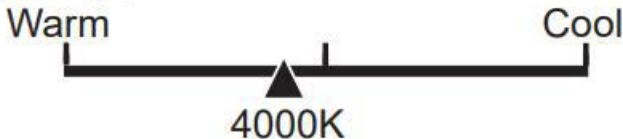

Light Appearance

Energy Used

8.5 watts